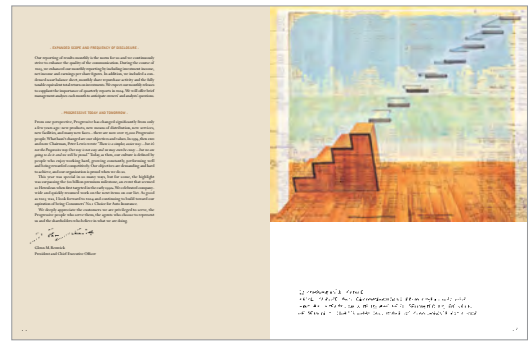

Top: 2003 Progressive annual report cover, website, and selected spread. Drawings by Carlos Vega. **Middle:** 2002 Progressive annual report cover, website, and selected spread. Photographs by John Coplans. **Bottom:** 2001 Progressive annual report cover, website, and selected spread. Photographs by Robert ParkeHarrison.