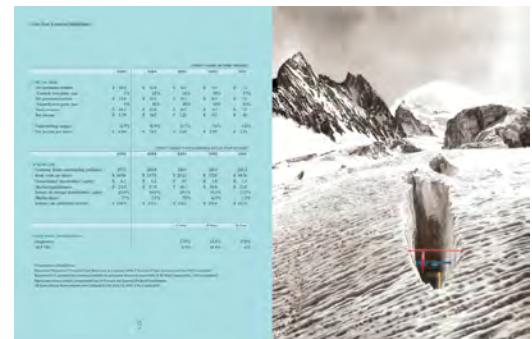

Top: 2006 Progressive annual report cover, website, and selected spread. Photographs by Julie Moos. **Middle:** 2005 Progressive annual report cover, website, and selected spread. Drawings by Carol K. Brown, Beth Campbell, Marti Cormand, Daina Higgins, Joan Linder, Russell Nachman, Shaun O'Dell, Robyn O'Neil, Ben Peterson, Randall Sellers, Andrea Way and David Wetzi. **Bottom:** 2004 Progressive annual report cover, website, and selected spread. Mixed media pieces by Polly Apfelbaum, L.C. Armstrong, Larry Bell, Tom Burckhardt, Petah Coyne, Stephen Dean, David Goldes, Jack Goldstein, Jose Antonio Hernandez-Diez, Jon Kessler, Sharon Loudon, Loretta Lux, Vik Muniz, Brigitte Nahon, Claes Oldenburg, Annee Olofsson, Julian Opie, Stephanie Pryor, David Rabinowitch, James Rosenquist, Beverly Semmes, Cindy Sherman, James Siena, Claude Simard, Aaron Siskind, Jennifer Steinkamp, Kara Walker, Andy Warhol, William Wegman, and Christopher Wool